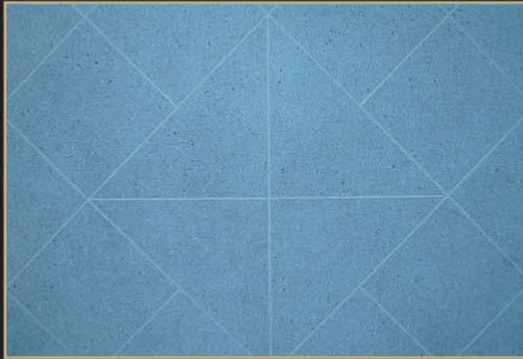

INTERNAL TROWEL OR SPRAY-ON SYSTEM

Colour Reference Guide

COMMERCIAL - DOMESTIC
new or old concrete

**GLAMOUR COAT IS A
UNIQUE DURABLE FINISH**
Suitable for Internal Concrete Floors only

YOUR LOCAL CONTACT